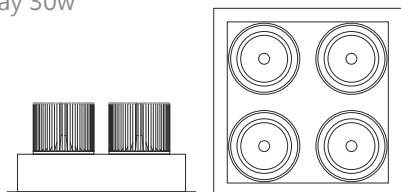

Gamma

Gamma 4-way 22w
Gamma 4-way 30w

- ☐ 246x246mm / H: 125mm -22w
- ☐ 246x246mm / H: 135mm -30w
- ☐ Cutout :230mmx230mm

LED Color: ☐ 2700K ☐ 3000K ☐ 4000K ☐ 6500K

FWHM Angle:22w ☐ 16° ☐ 28° ☐ 42° 30w ☐ 22° ☐ 33° ☐ 51°

Finish: ☐ SWH ☐ SBL ☐ ☐ ☐