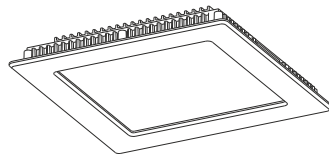

iSquare

iSquare 18w
iSquare 30w

□ 180mm / H: 35mm

LED Color: ☐ 2700K ☐ 3000K ☐ 4000K ☐ 6000K ☐

Finish: ☐ SWH ☐ ☐ ☐ ☐