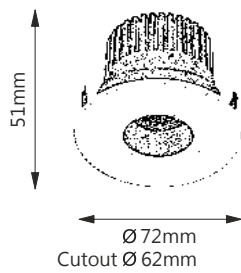

L: 302mm x W: 47mm x H: 64mm
Cutout: 295mm x 40mm

LED Color: 3000K 4000K 6000K

FWHM Angle: 28° 16x32°

Finish: SWH SBL

Romeo Pin Spot

Romeo PS 3w

LED Color: 3000K 4000K 6000K

FWHM Angle: 26°