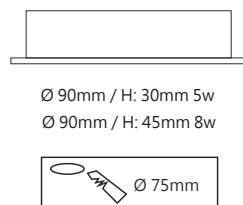

Snow

Snow 5w Snow 8w