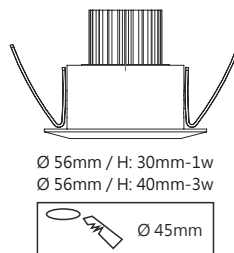

Dot M

Dot M 1w
Dot M 3w