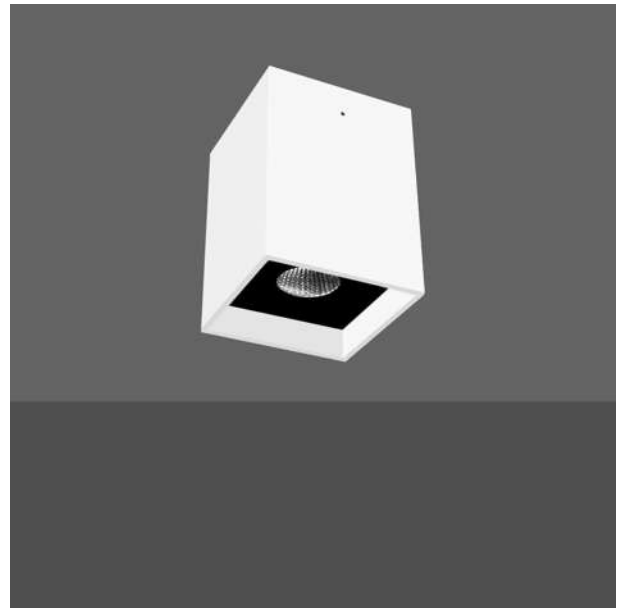

iBlock

iBlock 10w
iBlock 15w

□ 100mm / H: 135mm-10w
□ 100mm / H: 215mm-15w

LED Color: 2700K 3000K 4000K 6500K

FWHM Angle: 36° For 10w

FWHM Angle: 16° 28° 42° For 15w

Finish: SWH SBL AM Custom

iBlock Antiglare