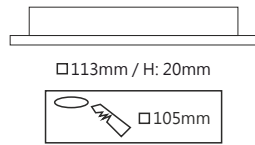

iNfinity Square Recess

iNfinity Square Recess 5w
iNfinity Square Recess 8w