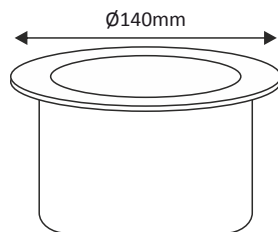

Moonwalker

Moonwalker 3 9w

LED Color: 2700K 3000K 4000K

FWHM Angle: 10° 25° 40°

Finish: BN

Moonwalker

Moonwalker 9 27w

LED Color: 2700K 3000K 4000K