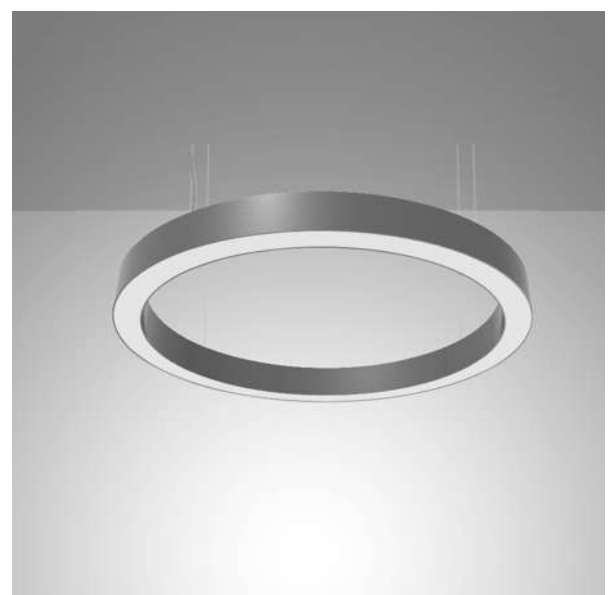

*For backlight consult Abby representative. P:Pendent, SF:Surface

The values contained in this data sheet can change due to technical innovations. Any such change will be made without separate notification. Please find further detailed information at www.abbylighting.com