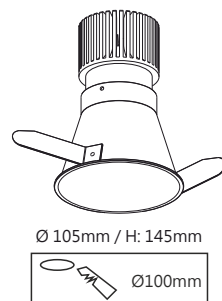

iKapp

iKapp 15w iKapp 22w

LED Color: ☒ 2700K ☐ 3000K ☐ 4000K ☐ 6500K
FWHM Angle: ☒ 28° ☐ ☐ ☐ ☐
Finish: ☒ SWH ☐ SBL ☐ GLD ☐ ☐

* 2700K is not available in 22w