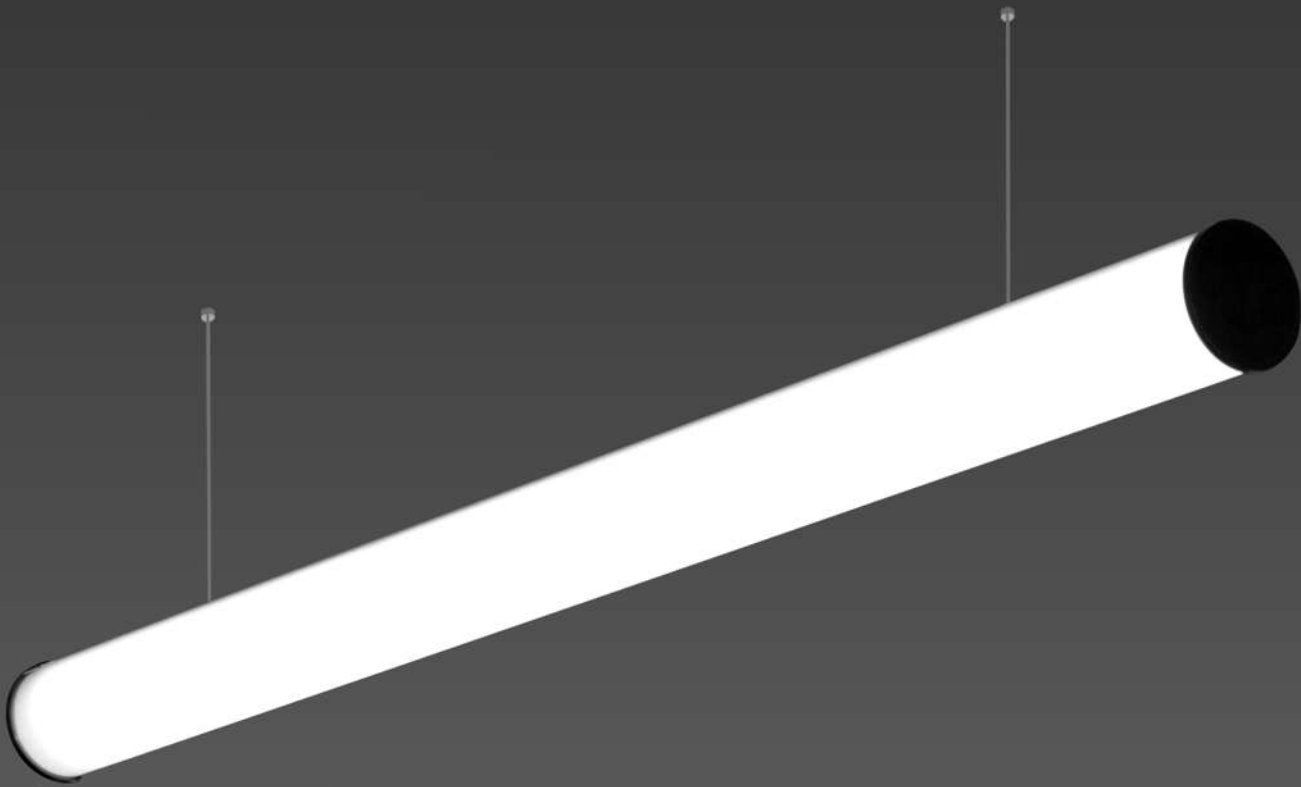

FWHM Angle: 26° For 10w

FWHM Angle: 30° For 15w

Finish: SWH SBL

PROFILES

Samsara

Brief description of the product :

Named Samsara - a Sanskrit word, the literal meaning of which is "a wandering through" in reference to a passage, which also means "continuous flow"