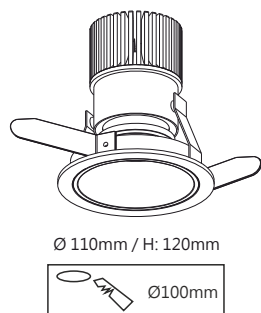

Phantom

Phantom 15w
Phantom 22w

LED Color: ☒ 2700K ☒ 3000K ☒ 4000K ☐ 6500K

FWHM Angle: ☒ 16° ☒ 28° ☒ 42° ☐ ☐

Reflec Finish: ☒ SWH ☒ SBL ☒ AM ☒ AS ☐

* 2700K is not available in 22w