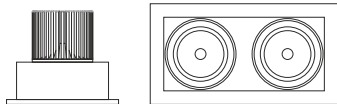

LED Color: 3000K 4000K 6500K

FWHM Angle:22w 16° 28° 42° 30w 22° 33° 51°

Finish: SWH SBL

Gamma

Gamma 2-way 22w
Gamma 2-way 30w

- 136x246mm / H: 125mm -22w
- 136x246mm / H: 135mm -30w
- Cutout :230mmx125mm

LED Color: 3000K 4000K 6500K