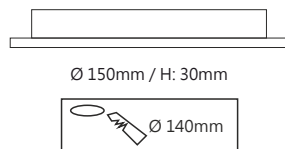

iPlane Round Recess

iPlane Round Recess 10w