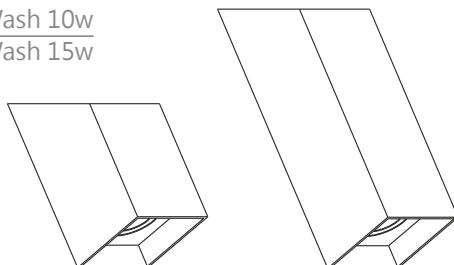

iBlock Wash

iBlock Wash 10w
iBlock Wash 15w

□ 100mm / H: 195mm-10w
□ 100mm / H: 240mm-15w

LED Color: ☐ 2700K ☐ 3000K ☐ 4000K ☐ 6500K

FWHM Angle: ☐ 36° ☐ ☐ For 10w

FWHM Angle: ☐ 16° ☐ 28° ☐ 42° For 15w

Finish: ☐ SWH ☐ SBL ☐ AM ☐ Custom