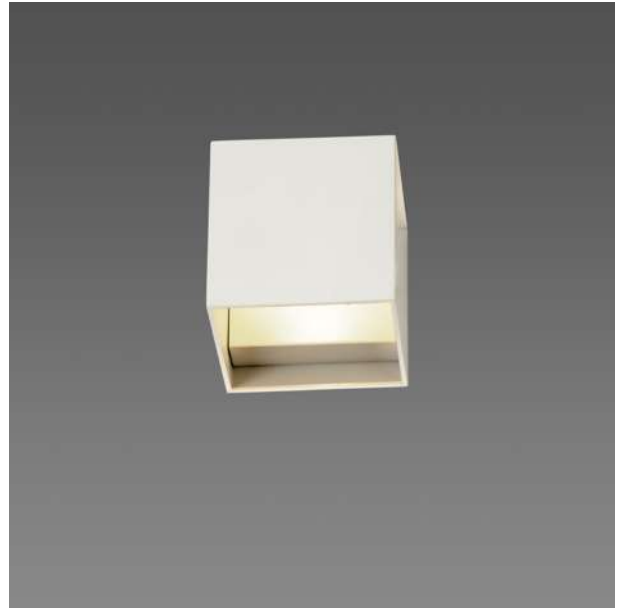

R.paR

R.paR 3w

□ 100mmX100mm / H : 100mm

LED Color: ☐ 2700K ☐ 3000K ☐ 4000K ☐ ☐

Finish: ☐ SWH ☐ SBL ☐ AM ☐ ☐ Custom