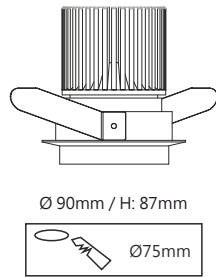

Xyla Deco

Xyla DG 15w
Xyla DG 22w

LED Color:: ☐ 2700K ☐ 3000K ☐ 4000K ☐ 6500K

FWHM Angle: ☐ 21° ☐ 33° ☐ 47°

Finish: ☐ SWH ☐ SBL ☐ AM ☐ AS ☐ BN

* 2700K is not available in 22w