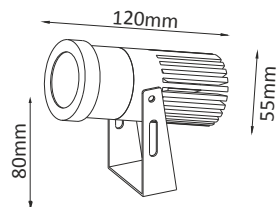

Spyke R

Spyke R 5w
Spyke R 8w