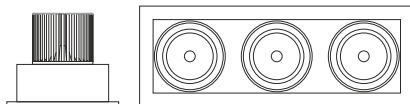

Gamma

Gamma 3-way 22w
Gamma 3-way 30w

LED Color: ☐ 2700K ☐ 3000K ☐ 4000K ☐ 6500K

FWHM Angle:22w ☐ 16° ☐ 28° ☐ 42° 30w ☐ 22° ☐ 33° ☐ 51°

Finish: ☐ SWH ☐ SBL ☐ ☐ ☐