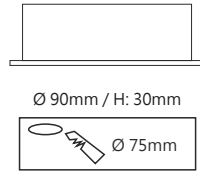

Mushroom

Mushroom 4w