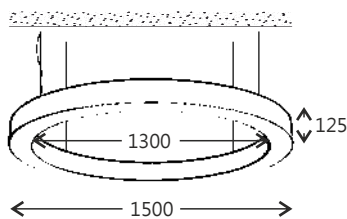

LED Color:: ☐ 3000K ☐ 4000K ☐ 6000K ☐
Finish: ☐ SWH ☐ SBL ☐ SSG ☐ Custom

*