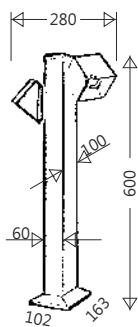

Heron

Heron 2 x 8w

LED Color: ☐ 3000K ☐ 4000K ☐ 6000K ☐

Finish: ☐ SBL ☐ ☐ ☐