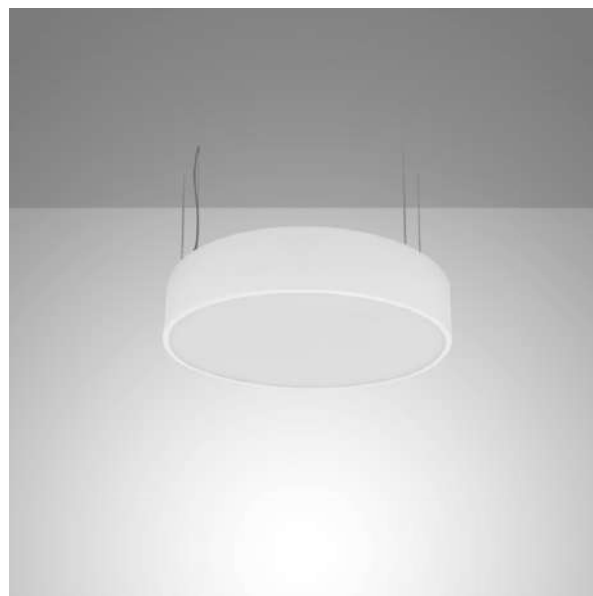

Circulo 32

Circulo P 32 20w

Circulo SF 32 20w

Ø 325mm x H: 125mm

LED Color:: ☐ 3000K ☐ 4000K ☐ 6000K ☐

Finish: ☐ SWH ☐ SBL ☐ SSG ☐ Custom

*

Circulo 45

Circulo P 45 40w

Circulo SF 45 40w

Ø 450mm x H: 125mm

LED Color:: ☐ 3000K ☐ 4000K ☐ 6000K ☐

Finish: ☐ SWH ☐ SBL ☐ SSG ☐ Custom

*For backlight consult Abby representative.

The values contained in this data sheet can change due to technical innovations. Any such change will be made without separate notification. Please find further detailed information at www.abbylighting.com