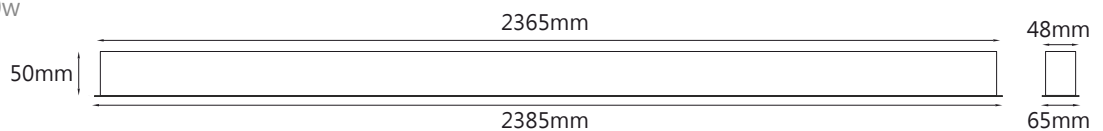

Channel 1 120-20w
Channel 1 120-30w
Channel 1 120-40w

CCT: 2700K 3000K 4000K 6000K
Finish: SWH

Channel 1 180-30w
Channel 1 180-45w
Channel 1 180-60w

CCT: 2700K 3000K 4000K 6000K
Finish: SWH

Channel 1 240-40w
Channel 1 240-60w
Channel 1 240-80w