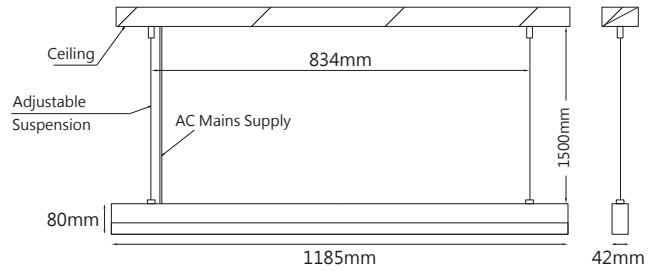

CCT: 2700K 3000K 4000K 6000K
Finish: SWH SBL SSG Custom

Trevi S / P 180-30w
Trevi S / P 180-45w
Trevi S / P 180-60w