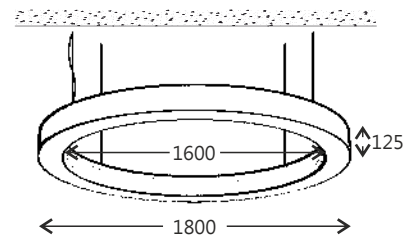

Enso 180

Enso P 180 155w
Enso SF 180 155w

LED Color:: ☐ 3000K ☐ 4000K ☐ 6000K ☐
Finish: ☐ SWH ☐ SBL ☐ SSG ☐ Custom