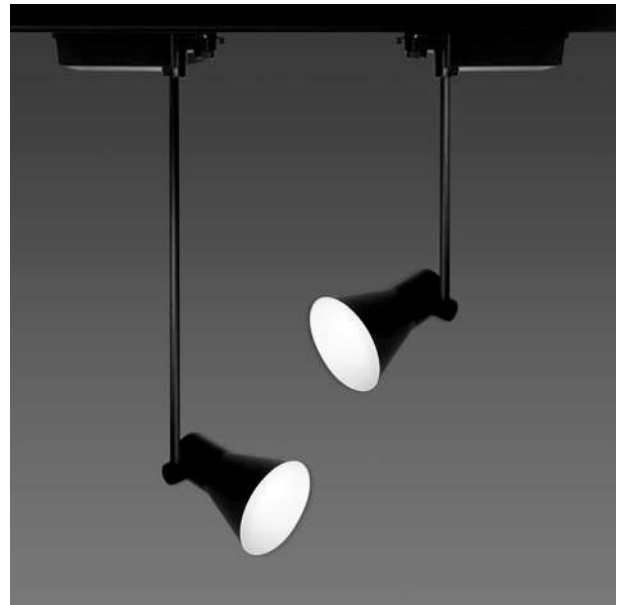

L-Bo

L-Bo 3ph 9w
L-Bo 4ph 12w

LED Color: 3000K 4000K 6500K
 FWHM Angle: 10° 25° 40°
 Finish: SWH SBL

Hi-Spot

Hi-Spot 10w

LED Color: 2700K 3000K 4000K
 FWHM Angle: 28°
 Finish: SWH SBL Custom

OVO BD TA

OVO BD TA 15w