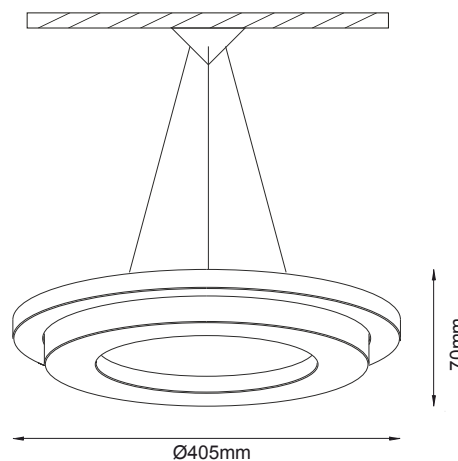

oH-Ho Pendant

oH-Ho Pendant 30w
oH-Ho Pendant 40w

LED Color:: ☐ 2700K ☐ 3000K ☐ 4000K ☐ 6000K ☐

Finish: ☐ SWH ☐ SBL ☐ SSG ☐ ☐ Custom

* For upright consult Abby representative.