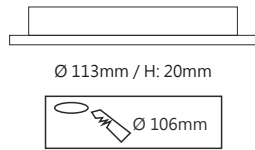

iNfinity Round Recess

iNfinity Round Recess 5w
iNfinity Round Recess 8w