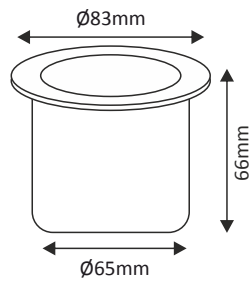

Moonwalker

Moonwalker 3 9w