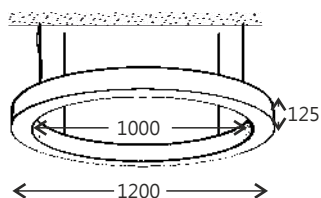

Enso 120

Enso P 120 115w

Enso SF 120 115w

LED Color:: ☒ 3000K ☐ ☒ 6000K ☐ ☐

Finish: ☒ SWH ☒ SBL ☐ ☐ ☐ Custom