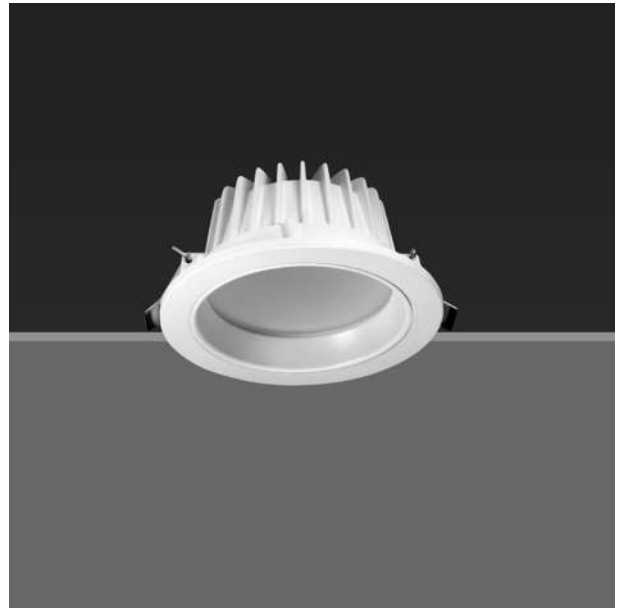

iStar

iStar 10w
iStar 15w

Ø 130mm / H: 65mm

LED Color: ☐ 2700K ☐ 3000K ☐ 4000K ☐ 6000K ☐

Finish: ☐ SWH ☐ ☐ ☐ ☐