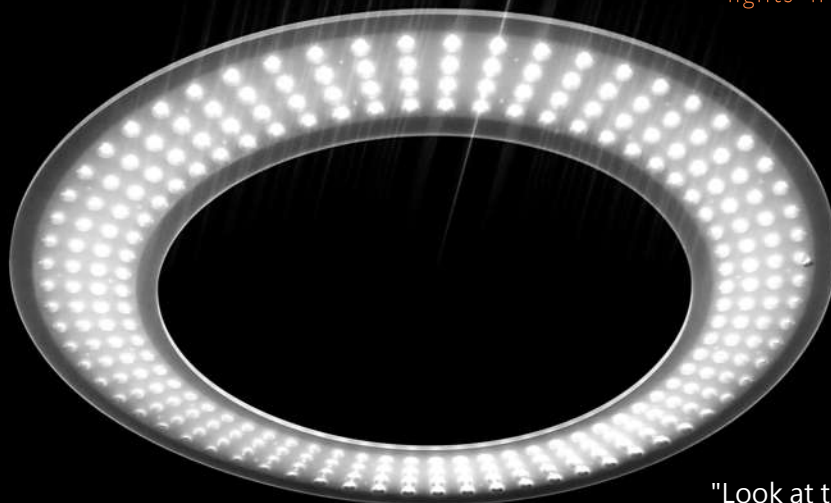

"Look at the sky. We are not alone.
The whole universe is friendly to us and conspires
only to give the best to those who dream and work"
Honourable Ex-President of India- A. P. J. Abdul Kalam