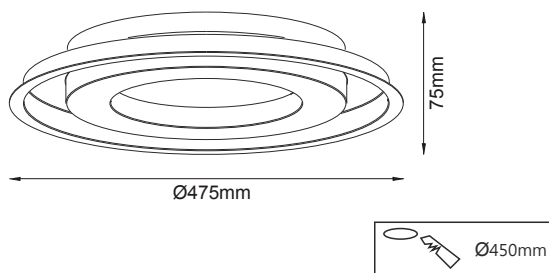

oH-Ho Recess

oH-Ho Recess 30w
oH-Ho Recess 40w

LED Color:: ☐ 2700K ☐ 3000K ☐ 4000K ☐ 6000K ☐

Finish: ☐ SWH ☐ SBL ☐ SSG ☐ Custom