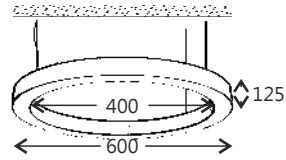

Enso 60

Enso P 60 40w

Enso SF 60 40w

LED Color:: ☐ ☒ 4000K ☒ 6000K ☐ ☐

Finish: ☒ SWH ☐ ☐ SSG ☐ ☐ Custom