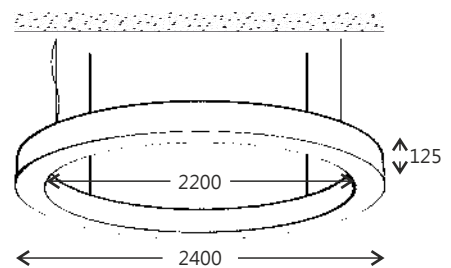

Enso 240

Enso P 240 230w
Enso SF 240 230w

LED Color:: ☐ 3000K ☐ 4000K ☐ ☐ ☐
Finish: ☐ SWH ☐ SBL ☐ SSG ☐ Custom

*

*For backlight consult Abby representative.