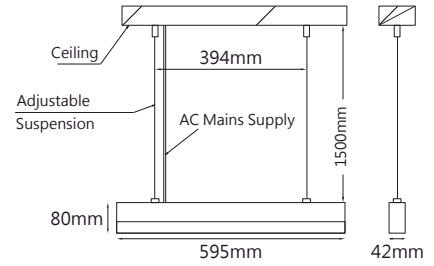

Trevi S / P 60-10w
Trevi S / P 60-15w
Trevi S / P 60-20w

CCT: 2700K 3000K 4000K 6000K
Finish: SWH SBL SSG Custom

Trevi S / P 120-20w
Trevi S / P 120-30w
Trevi S / P 120-40w