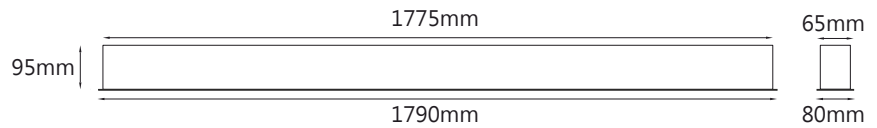

Canalazzo R 60-10w
Canalazzo R 60-15w
Canalazzo R 60-20w

CCT: ☐ 2700K ☐ 3000K ☐ 4000K ☐ 6000K
Finish: ☐ SWH ☐ ☐ ☐

Canalazzo R 120-20w
Canalazzo R 120-30w
Canalazzo R 120-40w

CCT: ☐ 2700K ☐ 3000K ☐ 4000K ☐ 6000K
Finish: ☐ SWH ☐ ☐ ☐

Canalazzo R 180-30w
Canalazzo R 180-45w
Canalazzo R 180-60w

CCT: ☐ 2700K ☐ 3000K ☐ 4000K ☐ 6000K
Finish: ☐ SWH ☐ ☐ ☐

Canalazzo R 240-40w
Canalazzo R 240-60w
Canalazzo R 240-80w

CCT: ☐ 2700K ☐ 3000K ☐ 4000K ☐ 6000K
Finish: ☐ SWH ☐ ☐ ☐

* Please consult an Abby representative for continuous mounting arrangement.