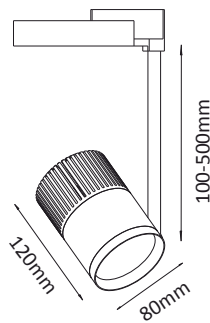

LED Color: 2700K 3000K 4000K 6500K
 FWHM Angle: 16° 28° 42°
 Finish: SWH SBL

iShop

iShop 15w

LED Color: 2700K 3000K 4000K 6500K
 FWHM Angle: 16° 28° 42°
 Finish: SWH SBL Custom

iShop

iShop 22w iShop 30w

LED Color: 3000K 4000K 6500K
 FWHM Angle: 10° 17° 42° For 22w
 FWHM Angle: 22° 33° 51° For 30w
 Finish: SWH SBL Custom