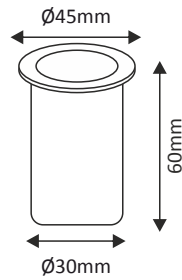

Moonwalker

Moonwalker 1 1w
Moonwalker 1 3w