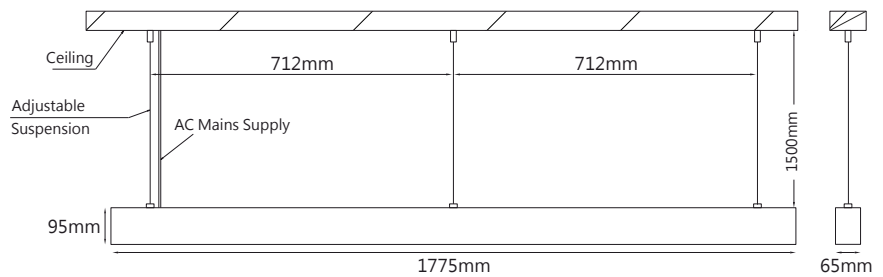

CCT: ☐ 2700K ☐ 3000K ☐ 4000K ☐ 6000K
Finish: ☐ SWH ☐ SBL ☐ SSG ☐ Custom

Canalazzo S/P 240-40w
Canalazzo S/P 240-60w
Canalazzo S/P 240-80w