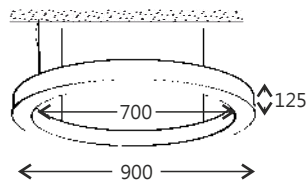

Enso 90

Enso P 90 80w

Enso SF 90 80w

LED Color:: ☐ ☐ ☒ 6000K ☐ ☐

Finish: ☒ SWH ☒ SBL ☒ SSG ☐ ☐ Custom