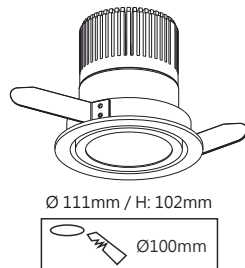

XTC-M

XTC-M 15w
XTC-M 22w

LED Color: ☐ 2700K ☐ 3000K ☐ 4000K ☐ 6500K

FWHM Angle: ☐ 12° ☐ 28° ☐ 67° ☐

Finish: ☐ SWH ☐ SBL ☐

* 2700K is not available in 22w