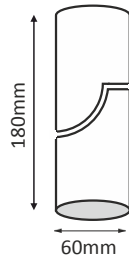

L-Bo

L-Bo 3ph 9w
L-Bo 4ph 12w