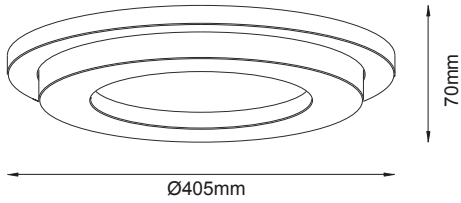

oH-Ho Surface

oH-Ho Surface 30w
oH-Ho Surface 40w