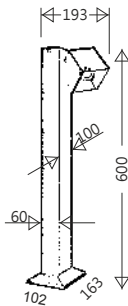

LED Color: ☐ 2700K ☐ 3000K ☐ 4000K ☐ 6000K ☐

Finish: ☐ SBL ☐ ☐ ☐