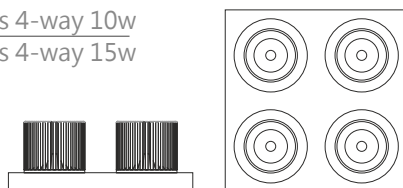

Beta Trimless

Beta Trimless 4-way 10w
Beta Trimless 4-way 15w

□ 205mmx205mm / H: 105mm

LED Color: ☐ 2700K ☐ 3000K ☐ 4000K ☐ 6500K
FWHM Angle: ☐ 16° ☐ 28° ☐ 42° ☐ ☐
Finish: ☐ SWH ☐ SBL ☐ ☐ ☐