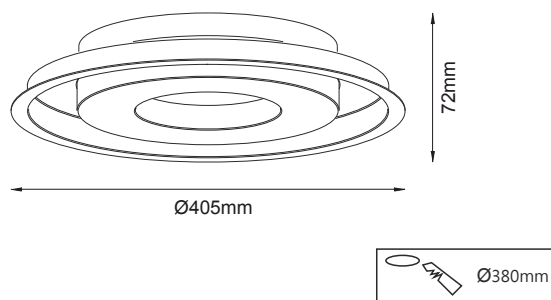

oH-Ho Recess

oH-Ho Recess 20w

LED Color:: ☐ 2700K ☐ 3000K ☐ 4000K ☐ 6000K ☐

Finish: ☐ SWH ☐ SBL ☐ SSG ☐ Custom