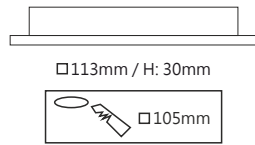

iPlane Square Recess

iPlane Square Recess 5w
iPlane Square Recess 8w