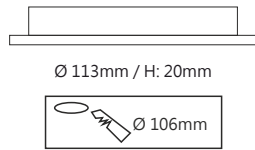

□ 185mm / H: 60mm

LED Color: 2700K 3000K 4000K 6000K

Finish: SWH

iPlane Round Recess

iPlane Round Recess 5w
iPlane Round Recess 8w

LED Color: 2700K 3000K 4000K 6000K

Finish: SWH

iPlane Round Recess