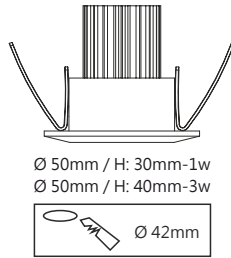

Dot F

Dot F 1w
Dot F 3w