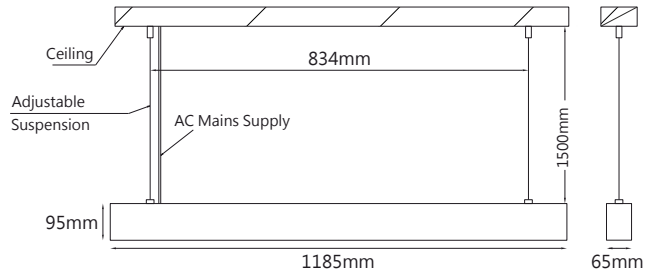

CCT: ☐ 2700K ☐ 3000K ☐ 4000K ☐ 6000K
Finish: ☐ SWH ☐ SBL ☐ SSG ☐ Custom

Canalazzo S/P 180-30w
Canalazzo S/P 180-45w
Canalazzo S/P 180-60w