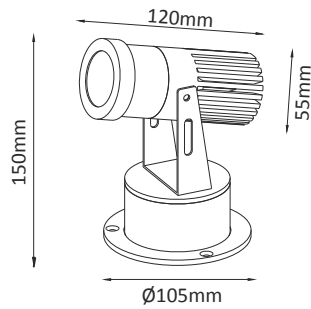

FWHM Angle: 06° 25° 40°

Finish: BN

High-end residence, Gurgaon

Spyke I

Spyke I 5w
Spyke I 8w

LED Color: 2700K 3000K 4000K

FWHM Angle: 36°

Finish: SBL