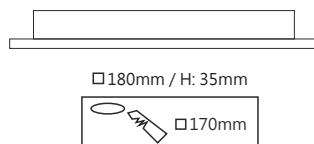

iNfinity Square Recess

iNfinity Square Recess 15w
iNfinity Square Recess 20w