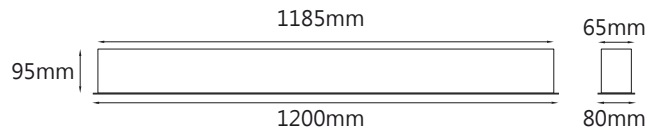

CCT: ☐ 2700K ☐ 3000K ☐ 4000K ☐ 6000K
Finish: ☐ SWH ☐ ☐ ☐

Canalazzo R 180-30w
Canalazzo R 180-45w
Canalazzo R 180-60w