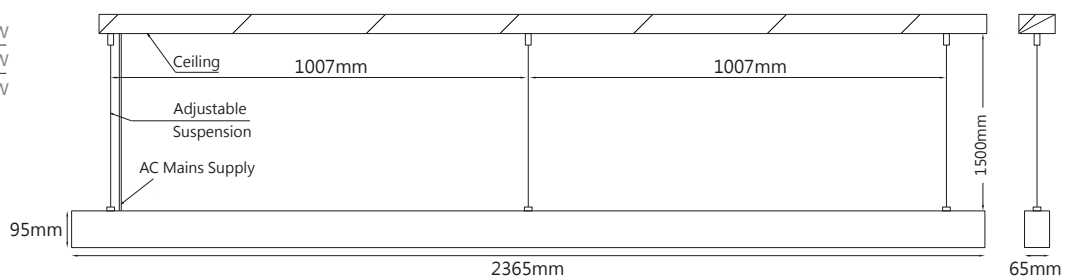

CCT: ☐ 2700K ☐ 3000K ☐ 4000K ☐ 6000K
Finish: ☐ SWH ☐ SBL ☐ SSG ☐ Custom

* Order Canalazzo pendant as Canalazzo P & Canalazzo Surface as Canalazzo S.
* Please consult an Abby representative for continuous mounting arrangement.