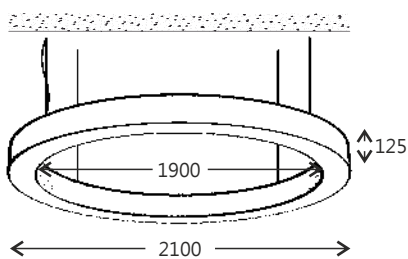

Enso 210

Enso P 210 200w
Enso SF 210 200w

LED Color:: ☐ 3000K ☐ 4000K ☐ 6000K ☐
Finish: ☐ SWH ☐ SBL ☐ SSG ☐ Custom