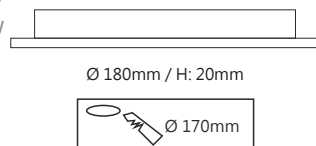

iNfinity Round Recess

iNfinity Round Recess 15w
iNfinity Round Recess 22w