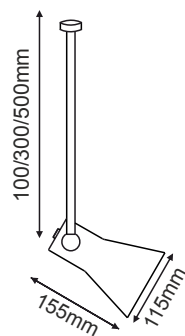

Hi-Spot S

Hi-Spot S 10w

LED Color: ☐ 2700K ☐ 3000K ☐ 4000K ☐ 6500K

FWHM Angle: ☐ 28° ☐ ☐ ☐ ☐

Finish: ☐ SWH ☐ SBL ☐ AM ☐ Custom