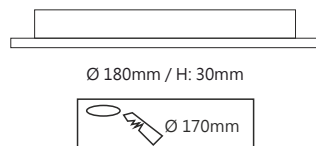

iPlane Round Recess

iPlane Round Recess 15w
iPlane Round Recess 22w