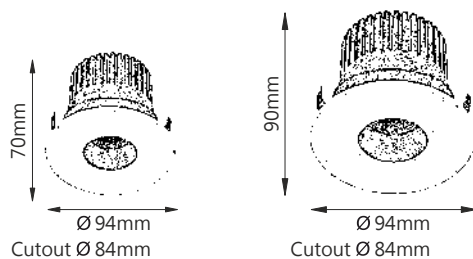

Aqua Romeo

Aqua Romeo 10w

Aqua Romeo 15w

LED Color: ☐ ☒ 3000K ☒ 4000K ☒ 6000K ☐

FWHM Angle: ☒ 26° ☐ For 10w

FWHM Angle: ☐ ☒ 30° For 15w

Finish: ☒ SWH ☒ SBL ☐ ☐ ☐