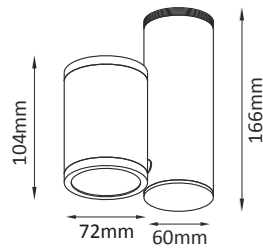

Bro S

Bro S 15w