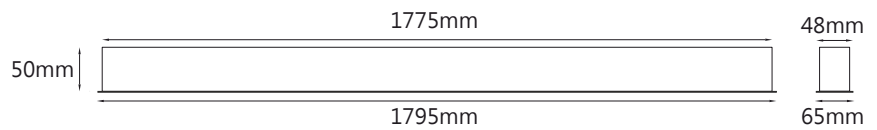

Channel 1 60-10w
Channel 1 60-15w
Channel 1 60-20w

CCT: ☐ 2700K ☐ 3000K ☐ 4000K ☐ 6000K
Finish: ☒ SWH ☐ ☐ ☐

Channel 1 120-20w
Channel 1 120-30w
Channel 1 120-40w

CCT: ☐ 2700K ☐ 3000K ☐ 4000K ☐ 6000K
Finish: ☒ SWH ☐ ☐ ☐

Channel 1 180-30w
Channel 1 180-45w
Channel 1 180-60w

CCT: ☐ 2700K ☐ 3000K ☐ 4000K ☐ 6000K
Finish: ☒ SWH ☐ ☐ ☐

Channel 1 240-40w
Channel 1 240-60w
Channel 1 240-80w

CCT: ☐ 2700K ☐ 3000K ☐ 4000K ☐ 6000K
Finish: ☒ SWH ☐ ☐ ☐

* Please consult an Abby representative for continuous mounting arrangement.