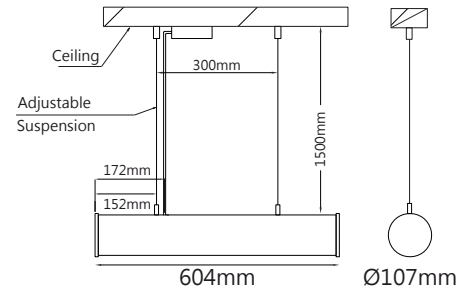

Samsara P 60-10w
Samsara P 60-15w
Samsara P 60-20w

CCT: ☐ 2700K ☐ 3000K ☐ 4000K ☐ 6000K
Finish: ☐ SWH ☐ SBL ☐ SSG ☐ Custom

Samsara P 120-20w
Samsara P 120-30w
Samsara P 120-40w