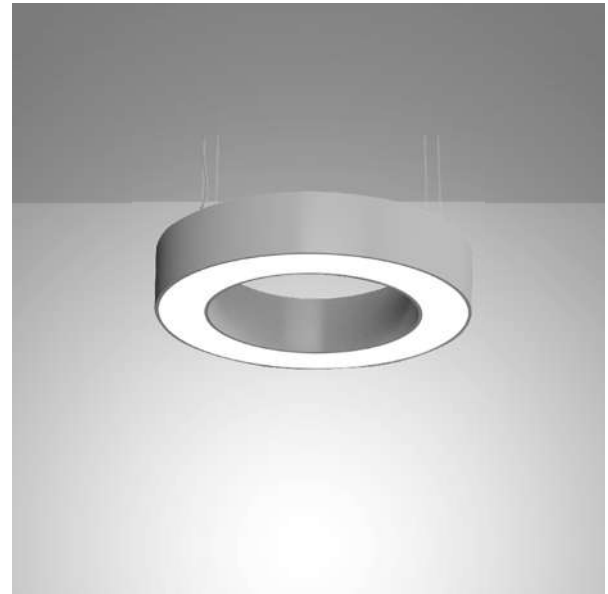

Enso 60

Enso P 60 40w

Enso SF 60 40w

LED Color:: ☐ ☒ 4000K ☒ 6000K ☐ ☐

Finish: ☒ SWH ☐ ☐ SSG ☐ ☐ Custom