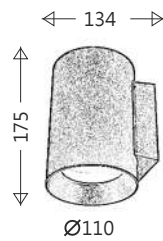

LED Color: ☐ 3000K ☐ 4000K ☐ 6500K

Finish: ☐ SBL ☐ ☐ ☐

Wallop 20w

Wallop 20U

Wallop 20D

Wallop 20U20D