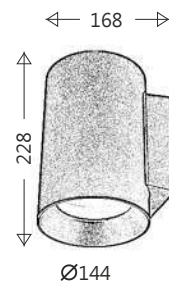

LED Color: ☐ 3000K ☐ 4000K ☐ 6500K

Finish: ☐ SBL ☐ ☐ ☐

* D:Downlight, U:Uplight

The values contained in this data sheet can change due to technical innovations. Any such change will be made without separate notification. Please find further detailed information at www.abbylighting.com