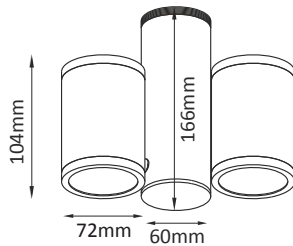

Bro Twins TA

Bro Twins TA 2x10w
Bro Twins TA 2x15w