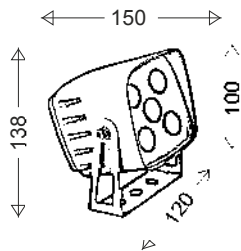

Grasshopper

Grasshopper R 3/8w

LED Color: ☐ 3000K ☒ 4000K ☐ 6000K ☐

FWHM Angle: ☐ 16° ☒ 24° ☐ 44° ☐

Finish: ☐ GRAY ☐ ☐ ☐