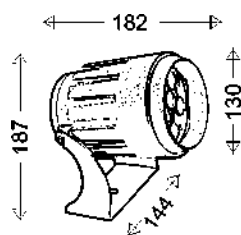

Grasshopper

Grasshopper R 9/22w