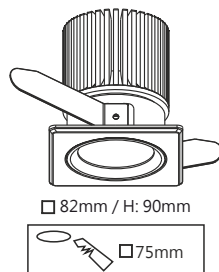

Xyla Square

Xyla SQ 15w
Xyla SQ 22w

LED Color:: ☐ 2700K ☐ 3000K ☐ 4000K ☐ 6500K

FWHM Angle: ☐ 16° ☐ 28° ☐ 42°

Finish: ☐ SWH ☐ SBL ☐ AM ☐ AS ☐ BN

* 2700K is not available in 22w