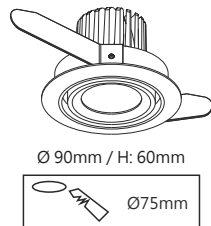

iPoint

iPoint 5w
iPoint 8w
iPoint 10w

Ø 70mm / H: 59mm

LED Color: 2700K 3000K 4000K 6500K

FWHM Angle: 36°

Finish: SWH SBL AM AS BN

Xyla

Xyla 5w
Xyla 8w
Xyla 10w