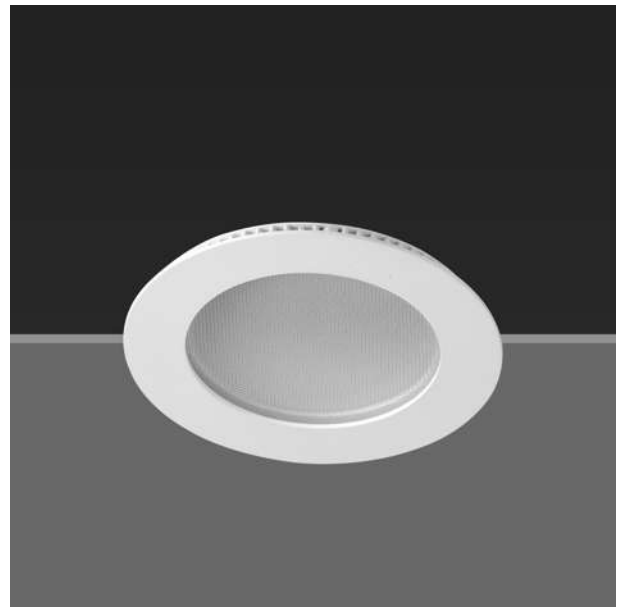

iNfinity Round Recess

iNfinity Round Recess 10w

LED Color: ☐ 2700K ☐ 3000K ☐ 4000K ☐ 6000K ☐

Finish: ☐ SWH ☐ ☐ ☐ ☐