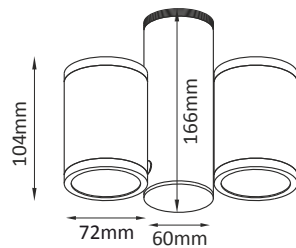

Bro S Twin

Bro S Twins 2x15w