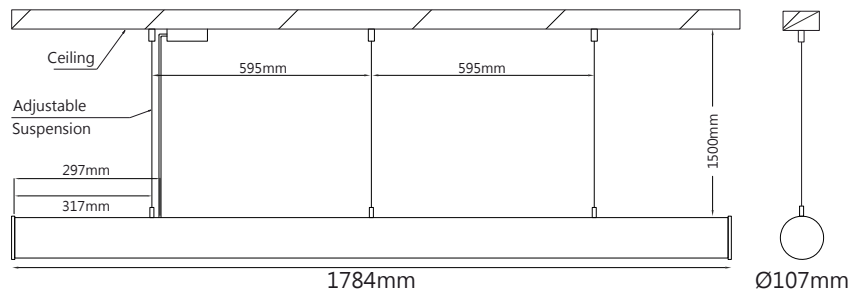

Samsara P 60-10w
Samsara P 60-15w
Samsara P 60-20w

CCT: ☐ 2700K ☐ 3000K ☐ 4000K ☐ 6000K
Finish: ☐ SWH ☐ SBL ☐ SSG ☐ Custom

Samsara P 120-20w
Samsara P 120-30w
Samsara P 120-40w

CCT: ☐ 2700K ☐ 3000K ☐ 4000K ☐ 6000K
Finish: ☐ SWH ☐ SBL ☐ SSG ☐ Custom

Samsara P 180-30w
Samsara P 180-45w
Samsara P 180-60w

CCT: ☐ 2700K ☐ 3000K ☐ 4000K ☐ 6000K
Finish: ☐ SWH ☐ SBL ☐ SSG ☐ Custom

Samsara P 240-40w
Samsara P 240-60w
Samsara P 240-80w

CCT: ☐ 2700K ☐ 3000K ☐ 4000K ☐ 6000K
Finish: ☐ SWH ☐ SBL ☐ SSG ☐ Custom

* Please consult an Abby representative for continuous mounting arrangement.