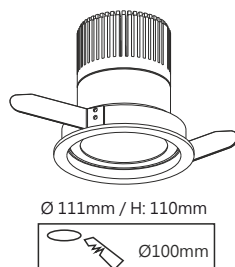

XLNT

XLNT 15w
XLNT 22w

LED Color: ☐ 2700K ☐ 3000K ☐ 4000K ☐ 6500K

FWHM Angle: ☐ 10° ☐ 17° ☐ 42° ☐

Finish: ☐ SWH ☐ SBL ☐

* 2700K is not available in 22w