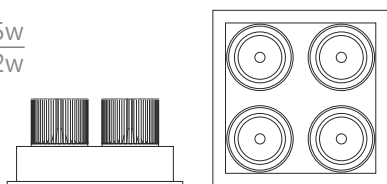

- 200x200mm / H: 100mm
- Cutout :175mmx175mm

LED Color: 2700K 3000K 4000K 6500K

FWHM Angle: 16° 28° 42°

Finish: SWH SBL

* 2700K is not available in 22w

Gamma

Gamma 1-way 22w
Gamma 1-way 30w

- 136x136mm / H: 125mm -22w
- 136x136mm / H: 135mm -30w
- Cutout :120mmx125mm