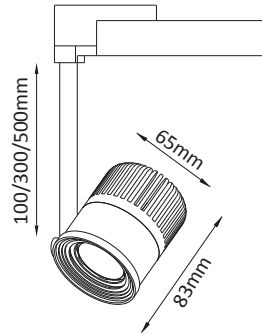

iShop

iShop 15w

LED Color: ☒ 2700K ☐ 3000K ☐ 4000K ☐ 6500K
FWHM Angle: ☐ 16° ☐ 28° ☐ 42° ☐ ☐
Finish: ☒ SWH ☐ SBL ☐ ☐ ☐ Custom