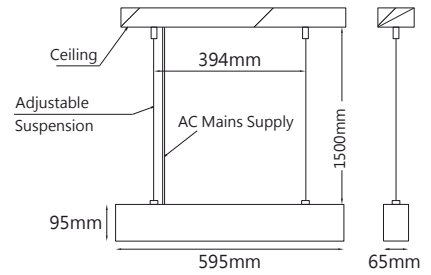

Canalazzo S/P 60-10w
Canalazzo S/P 60-15w
Canalazzo S/P 60-20w

CCT: ☐ 2700K ☐ 3000K ☐ 4000K ☐ 6000K
Finish: ☐ SWH ☐ SBL ☐ SSG ☐ Custom

Canalazzo S/P 120-20w
Canalazzo S/P 120-30w
Canalazzo S/P 120-40w