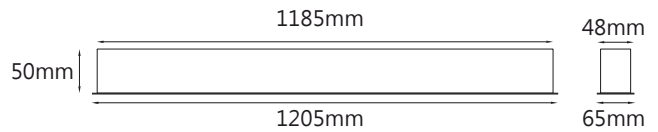

CCT: ☐ 2700K ☐ 3000K ☐ 4000K ☐ 6000K
Finish: ☒ SWH ☐ ☐ ☐

Channel 1 180-30w
Channel 1 180-45w
Channel 1 180-60w