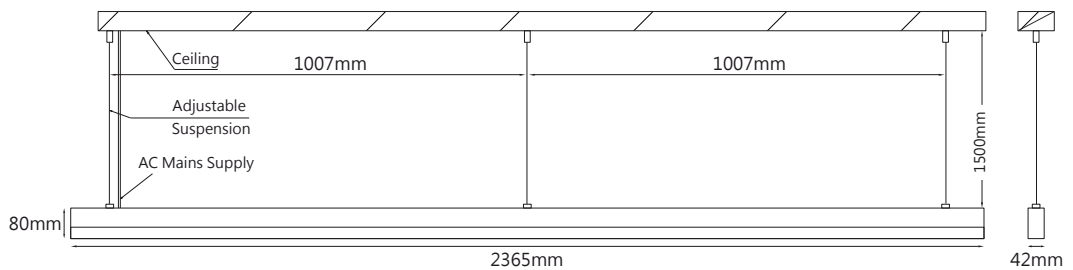

CCT: 2700K 3000K 4000K 6000K
Finish: SWH SBL SSG Custom

* Order Trevi pendant as Trevi P & Trevi Surface as Trevi S.
* Please consult an Abby representative for continuous mounting arrangement.