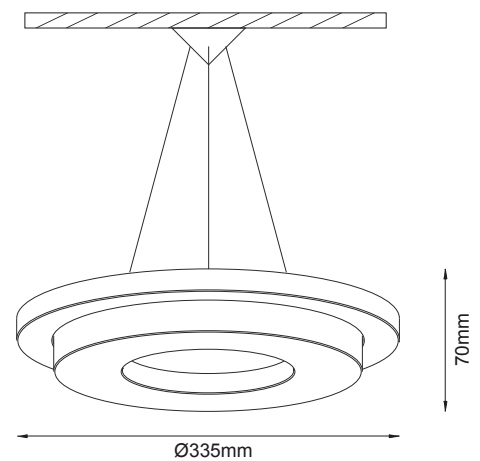

oH-Ho Pendant

oH-Ho Pendant 20w

LED Color:: ☐ 2700K ☐ 3000K ☐ 4000K ☐ 6000K ☐

Finish: ☐ SWH ☐ SBL ☐ SSG ☐ ☐ Custom

* For uplight consult Abby representative.