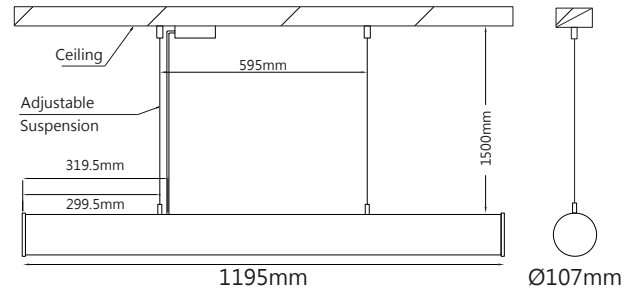

CCT: ☐ 2700K ☐ 3000K ☐ 4000K ☐ 6000K
Finish: ☐ SWH ☐ SBL ☐ SSG ☐ Custom

Samsara P 180-30w
Samsara P 180-45w
Samsara P 180-60w