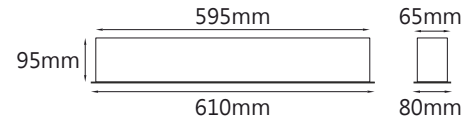

Canalazzo R 60-10w
Canalazzo R 60-15w
Canalazzo R 60-20w

CCT: ☐ 2700K ☐ 3000K ☐ 4000K ☐ 6000K
Finish: ☐ SWH ☐ ☐ ☐

Canalazzo R 120-20w
Canalazzo R 120-30w
Canalazzo R 120-40w