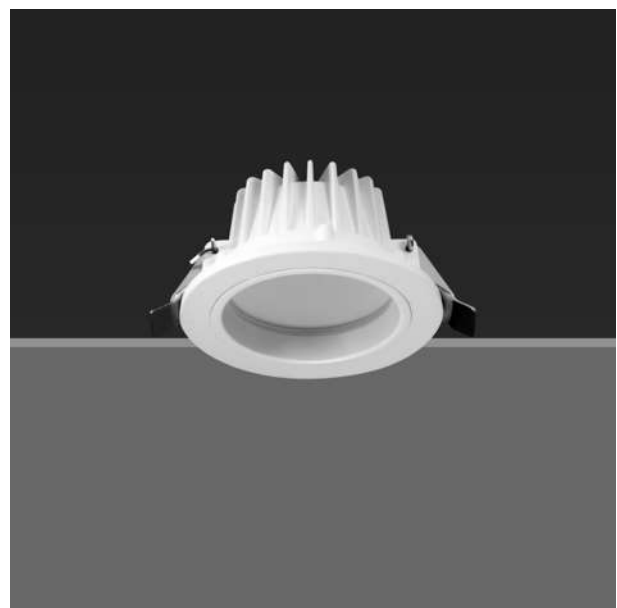

iStar

iStar 5w iStar 8w

Ø 93mm / H: 55mm

LED Color: 2700K 3000K 4000K 6000K

Finish: SWH

iStar

iStar 10w
iStar 15w

Ø 130mm / H: 65mm