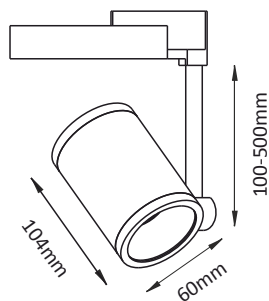

Bro Twins TA

Bro Twins TA 2x10w
Bro Twins TA 2x15w

LED Color: 2700K 3000K 4000K 6500K
 FWHM Angle: 24°
 Finish: SWH SBL

Bro HGB TA

Bro HGB TA 10w
Bro HGB TA 15w

LED Color: 2700K 3000K 4000K 6500K
 FWHM Angle: 24°
 Finish: SWH SBL