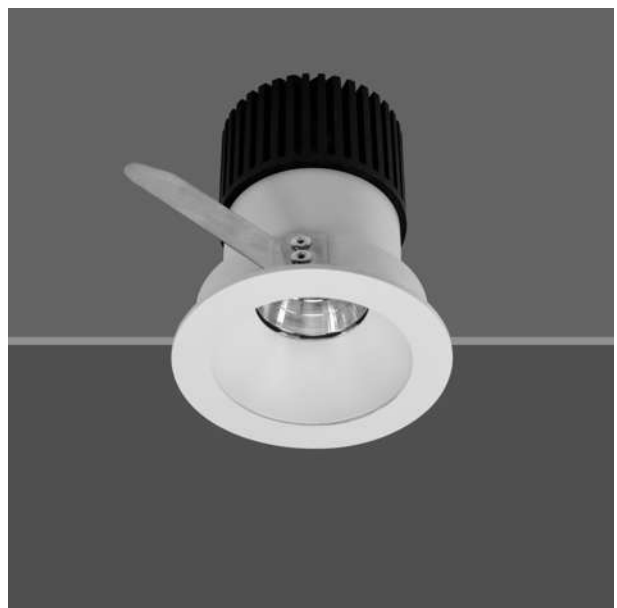

iBelle

iBelle 15w
iBelle 22w

Ø 90mm / H: 105mm

LED Color: ☐ 2700K ☐ 3000K ☐ 4000K ☐ 6500K

FWHM Angle: ☐ 24°

Finish: ☐ SWH ☐ SBL ☐ AM ☐ AS ☐ BN

* 2700K is not available in 22w