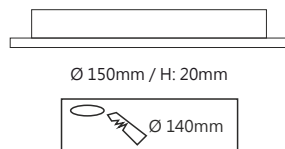

iNfinity Round Recess

iNfinity Round Recess 10w