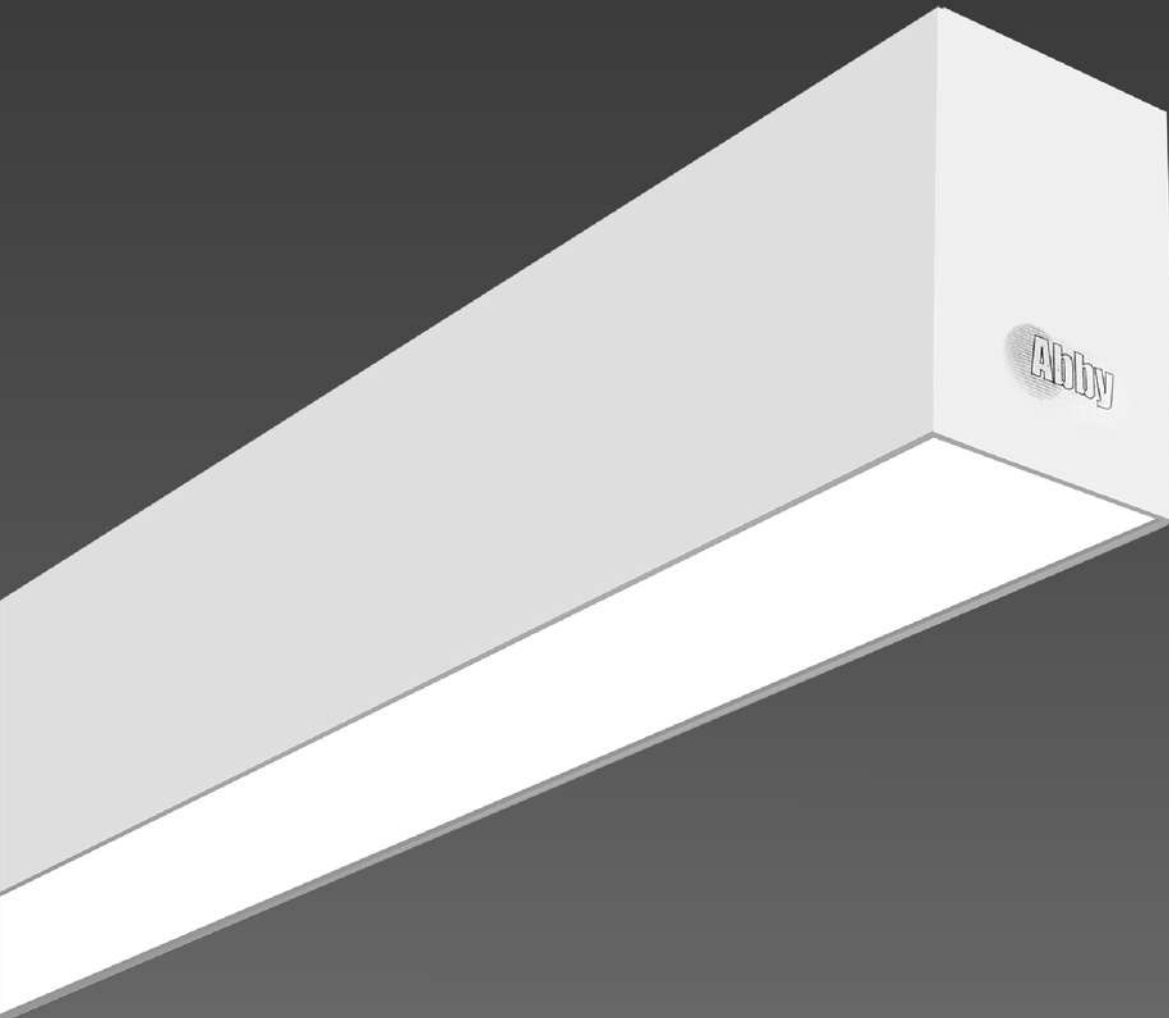

Canalazzo

Brief description of the product :

Canalazzo – this linear profile provides soft diffused even light of very high quality & is suitable for multiple application areas. Its compact nature lends a refined appeal to the space.

The flexibility of the module encourages the creation of vibrant lighting schemes: standalone, continuous line, over 120 degree work stations...suspended or surfaced. An up light component can be incorporated.