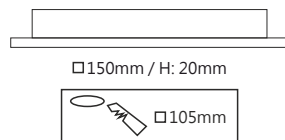

iNfinity Square Recess

iNfinity Square Recess 10w