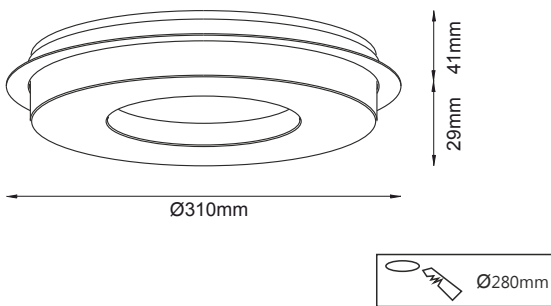

oH-Ho Semi Recess

oH-Ho Semi Recess 20w

LED Color:: ☐ 2700K ☐ 3000K ☐ 4000K ☐ 6000K ☐

Finish: ☐ SWH ☐ SBL ☐ SSG ☐ Custom