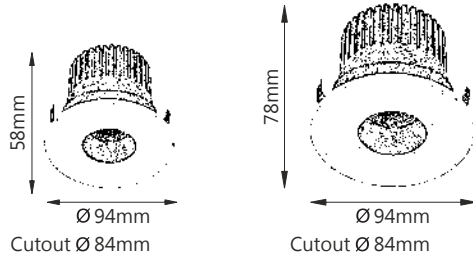

Romeo Pin Spot

Romeo PS 10w

Romeo PS 15w

LED Color: ☐ ☒ 3000K ☒ 4000K ☒ 6000K ☐

FWHM Angle: ☒ 26° ☐ For PS 10w

FWHM Angle: ☐ ☒ 30° For PS 15w

Finish: ☒ SWH ☒ SBL ☐ ☐ ☐