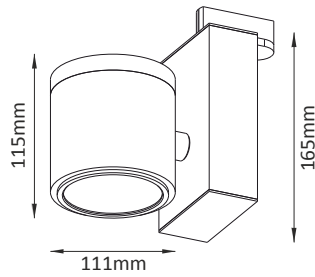

Jade

Jade 15w
Jade 22w
Jade 30w