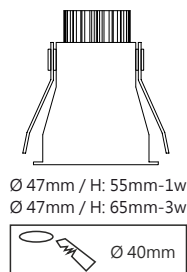

Dot D

Dot D 1w
Dot D 3w