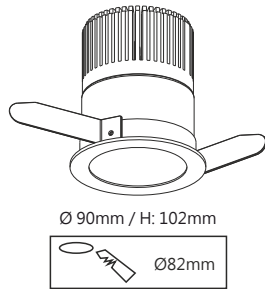

XTC-F

XTC-F 15w
XTC-F 22w

LED Color: ☐ 2700K ☐ 3000K ☐ 4000K ☐ 6500K

FWHM Angle: ☐ 12° ☐ 28° ☐ 67° ☐

Finish: ☐ SWH ☐ SBL ☐

* 2700K is not available in 22w