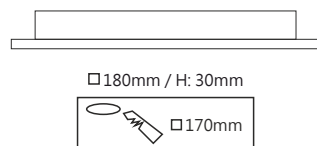

iPlane Square Recess

iPlane Square Recess 15w
iPlane Square Recess 22w