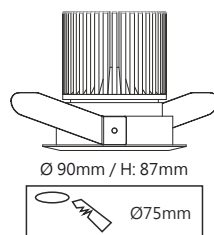

Xyla

Xyla 15w
Xyla 22w