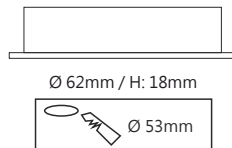

Snow

Snow 4w