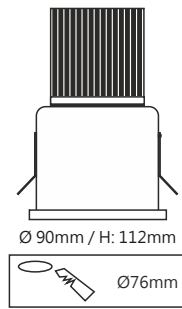

Zui

Zui 15w
Zui 22w

LED Color: ☒ 2700K ☒ 3000K ☒ 4000K ☐ 6500K

FWHM Angle: ☒ 24° ☐ ☐ ☐ ☐

Finish: ☒ SWH ☒ SBL ☒ AM ☐ BN

* 2700K is not available in 22w