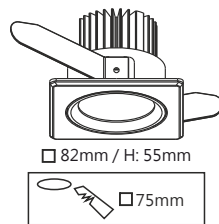

Xyla Square

Xyla SQ 5w
Xyla SQ 8w
Xyla SQ 10w