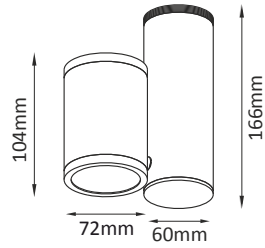

Bro TA

Bro TA 10w
Bro TA 15w