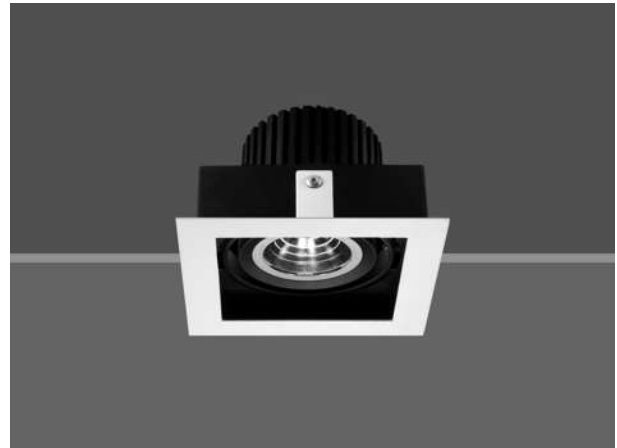

Beta

Beta 1-way 15w
Beta 1-way 22w

- 115x115mm / H: 100mm
- Cutout :105mmx95mm

LED Color: ☐ 2700K ☐ 3000K ☐ 4000K ☐ 6500K

FWHM Angle: ☐ 16° ☐ 28° ☐ 42° ☐

Finish: ☐ SWH ☐ SBL ☐

* 2700K is not available in 22w