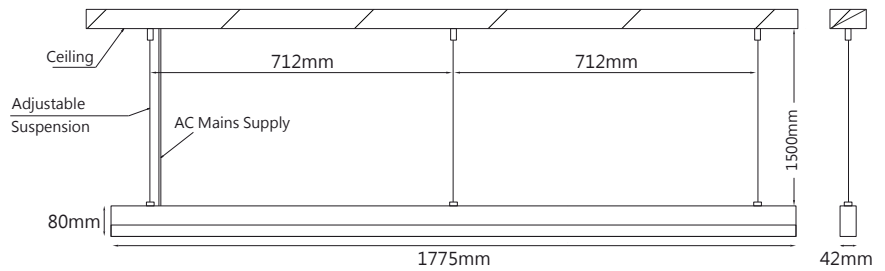

CCT: 2700K 3000K 4000K 6000K
Finish: SWH SBL SSG Custom

Trevi S / P 240-40w
Trevi S / P 240-60w
Trevi S / P 240-80w