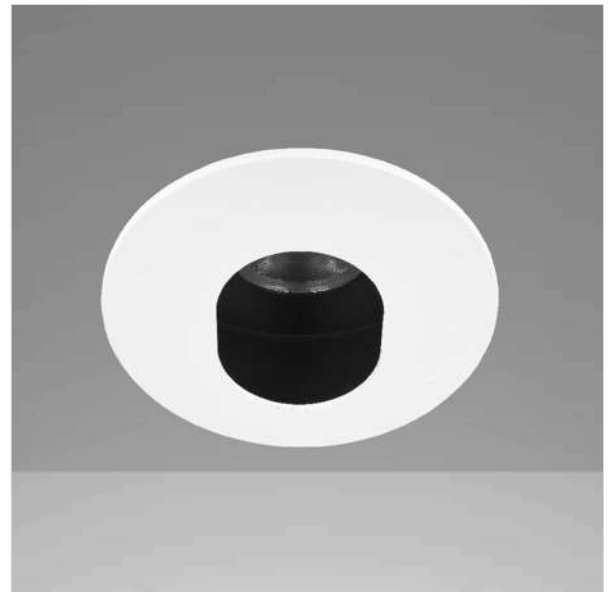

Romeo Pin Spot

Romeo PS 10w

Romeo PS 15w

LED Color: ☐ ☒ 3000K ☒ 4000K ☒ 6000K ☐

FWHM Angle: ☒ 26° ☐ For PS 10w

FWHM Angle: ☐ ☒ 30° For PS 15w

Finish: ☒ SWH ☒ SBL ☐ ☐ ☐

Romeo Oval Spot

Romeo OS 10w

Romeo OS 15w

LED Color: ☐ ☒ 3000K ☒ 4000K ☒ 6000K ☐

FWHM Angle: ☒ 26° ☐ For OS 10w

FWHM Angle: ☐ ☒ 30° For OS 15w

Finish: ☒ SWH ☒ SBL ☐ ☐ ☐

Aqua Romeo

Aqua Romeo 10w

Aqua Romeo 15w

LED Color: ☐ ☒ 3000K ☒ 4000K ☒ 6000K ☐

FWHM Angle: ☒ 26° ☐ For 10w

FWHM Angle: ☐ ☒ 30° For 15w

Finish: ☒ SWH ☒ SBL ☐ ☐ ☐