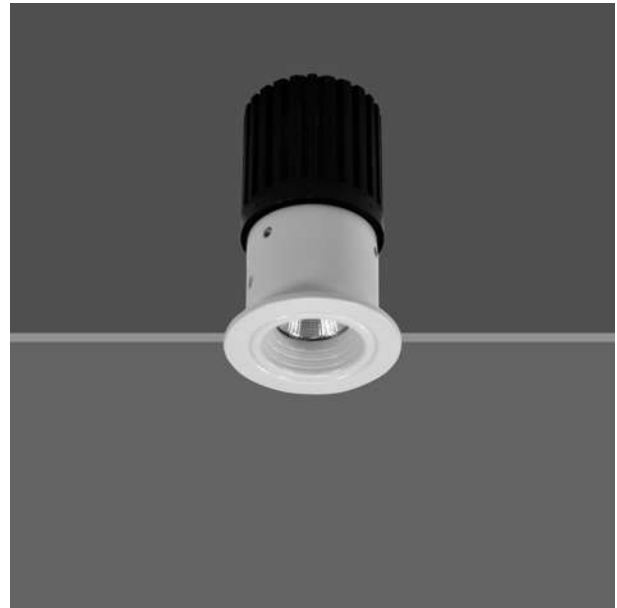

Bling F

Bling F 5w
Bling F 8w

Ø 45mm / H: 65mm-5w
Ø 45mm / H: 80mm-8w

LED Color: ☐ 2700K ☐ 3000K ☐ 4000K ☐ 6500K

FWHM Angle: ☐ 36° ☐ ☐ ☐ ☐

Finish: ☐ SWH ☐ SBL ☐ AM ☐ AS ☐ BN