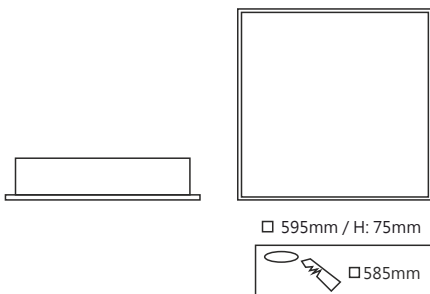

Jac 15w

Ø 142mm / H: 80mm

LED Color: 2700K 3000K 4000K 6000K

Finish: SWH

Corporate office, Mumbai

Nova

Nova 36w

LED Color: 2700K 3000K 4000K 6000K