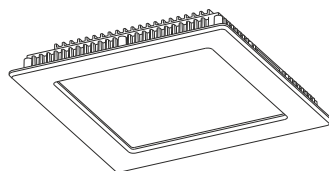

Finish: SWH

iSquare

iSquare 18w
iSquare 30w

□ 180mm / H: 35mm

LED Color: 2700K 3000K 4000K 6000K

Finish: SWH

iSquare D

iSquare D 18w
iSquare D 30w