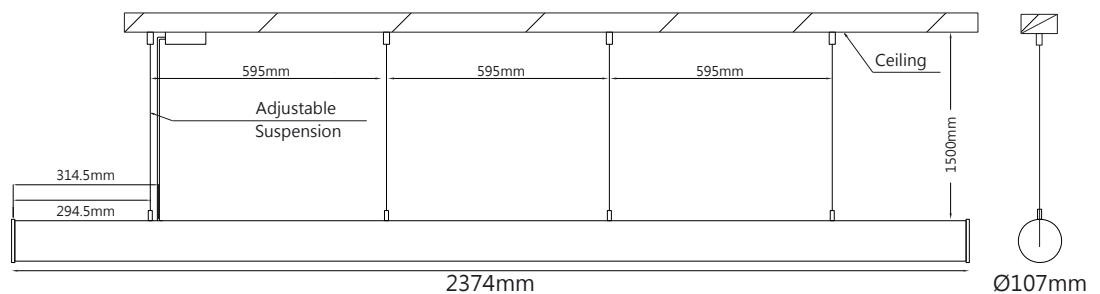

CCT: ☐ 2700K ☐ 3000K ☐ 4000K ☐ 6000K
Finish: ☐ SWH ☐ SBL ☐ SSG ☐ Custom

Samsara P 240-40w
Samsara P 240-60w
Samsara P 240-80w