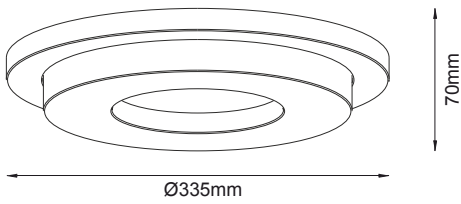

oH-Ho Surface

oH-Ho Surface 20w