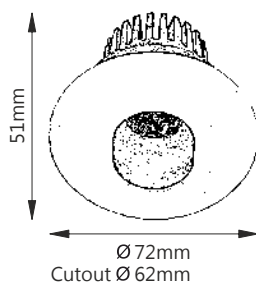

Romeo Oval Spot

Romeo OS 3w

LED Color: ☐ 3000K ☐ 4000K ☐ 6000K ☐

FWHM Angle: ☐ 26° ☐ ☐ ☐ ☐

Finish: ☐ SWH ☐ SBL ☐ ☐ ☐