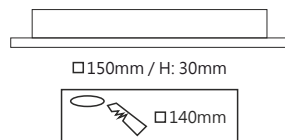

iPlane Square Recess 5w
iPlane Square Recess 8w

LED Color: 2700K 3000K 4000K 6000K

Finish: SWH

iPlane Square Recess

iPlane Square Recess 10w

LED Color: 2700K 3000K 4000K 6000K

Finish: SWH

iPlane Square Recess