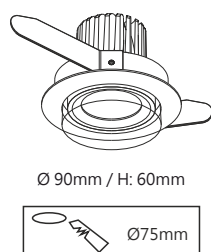

Xyla Deco

Xyla DG 5w
Xyla DG 8w
Xyla DG 10w