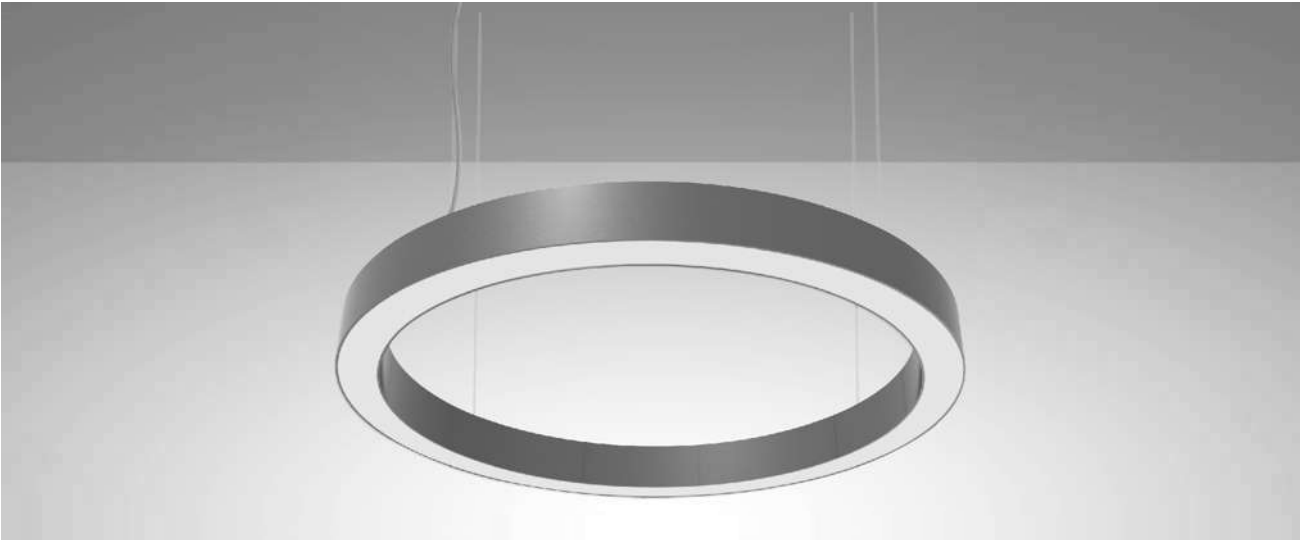

Enso 150

Enso P 150 145w
Enso SF 150 145w