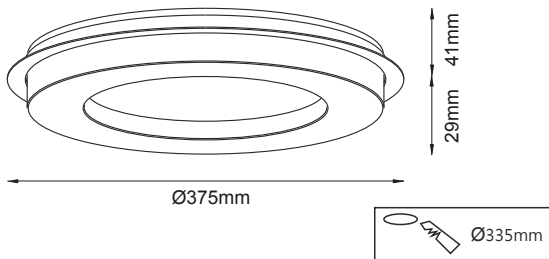

oH-Ho Semi Recess

oH-Ho Semi Recess 30w
oH-Ho Semi Recess 40w

LED Color:: ☐ 2700K ☐ 3000K ☐ 4000K ☐ 6000K ☐

Finish: ☐ SWH ☐ SBL ☐ SSG ☐ Custom