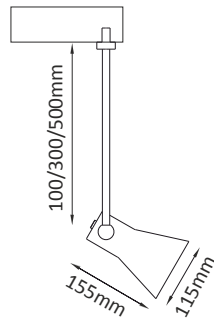

L-Bo

L-Bo 3ph 9w
L-Bo 4ph 12w

LED Color: 3000K 4000K 6500K
 FWHM Angle: 10° 25° 40°
 Finish: SWH SBL

Hi-Spot

Hi-Spot 10w

LED Color: 2700K 3000K 4000K
 FWHM Angle: 28°
 Finish: SWH SBL Custom

OVO BD TA

OVO BD TA 15w