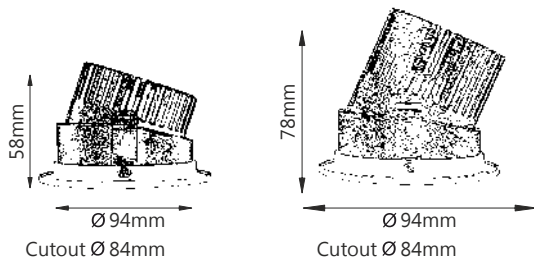

Romeo Oval Spot

Romeo OS 10w

Romeo OS 15w

LED Color: ☐ ☒ 3000K ☒ 4000K ☒ 6000K ☐

FWHM Angle: ☒ 26° ☐ For OS 10w

FWHM Angle: ☐ ☒ 30° For OS 15w

Finish: ☒ SWH ☒ SBL ☐ ☐ ☐