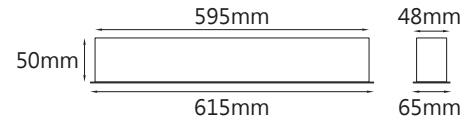

Channel 1 60-10w
Channel 1 60-15w
Channel 1 60-20w

CCT: ☐ 2700K ☐ 3000K ☐ 4000K ☐ 6000K
Finish: ☒ SWH ☐ ☐ ☐

Channel 1 120-20w
Channel 1 120-30w
Channel 1 120-40w