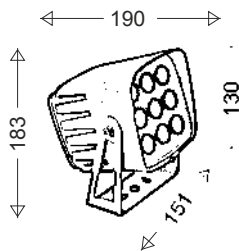

Grasshopper

Grasshopper R 9/22w

LED Color: ☐ 3000K ☒ 4000K ☐ 6000K ☐

FWHM Angle: ☐ 16° ☒ 24° ☐ 44° ☐

Finish: ☐ GRAY ☐ ☐ ☐