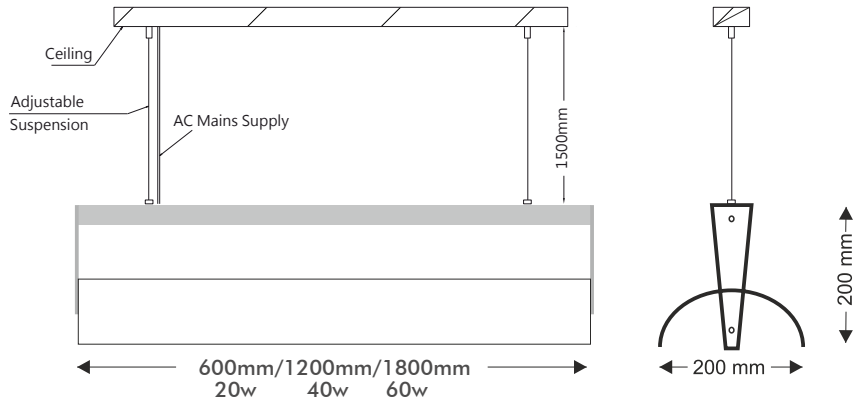

Zen 60-20w

Zen 120-40w

Zen 180-60w

CCT: ☐ 2700K ☐ 3000K ☐ 4000K ☐ 6000K
Finish: ☐ SWH ☐ SBL ☐ SSG ☐ Custom